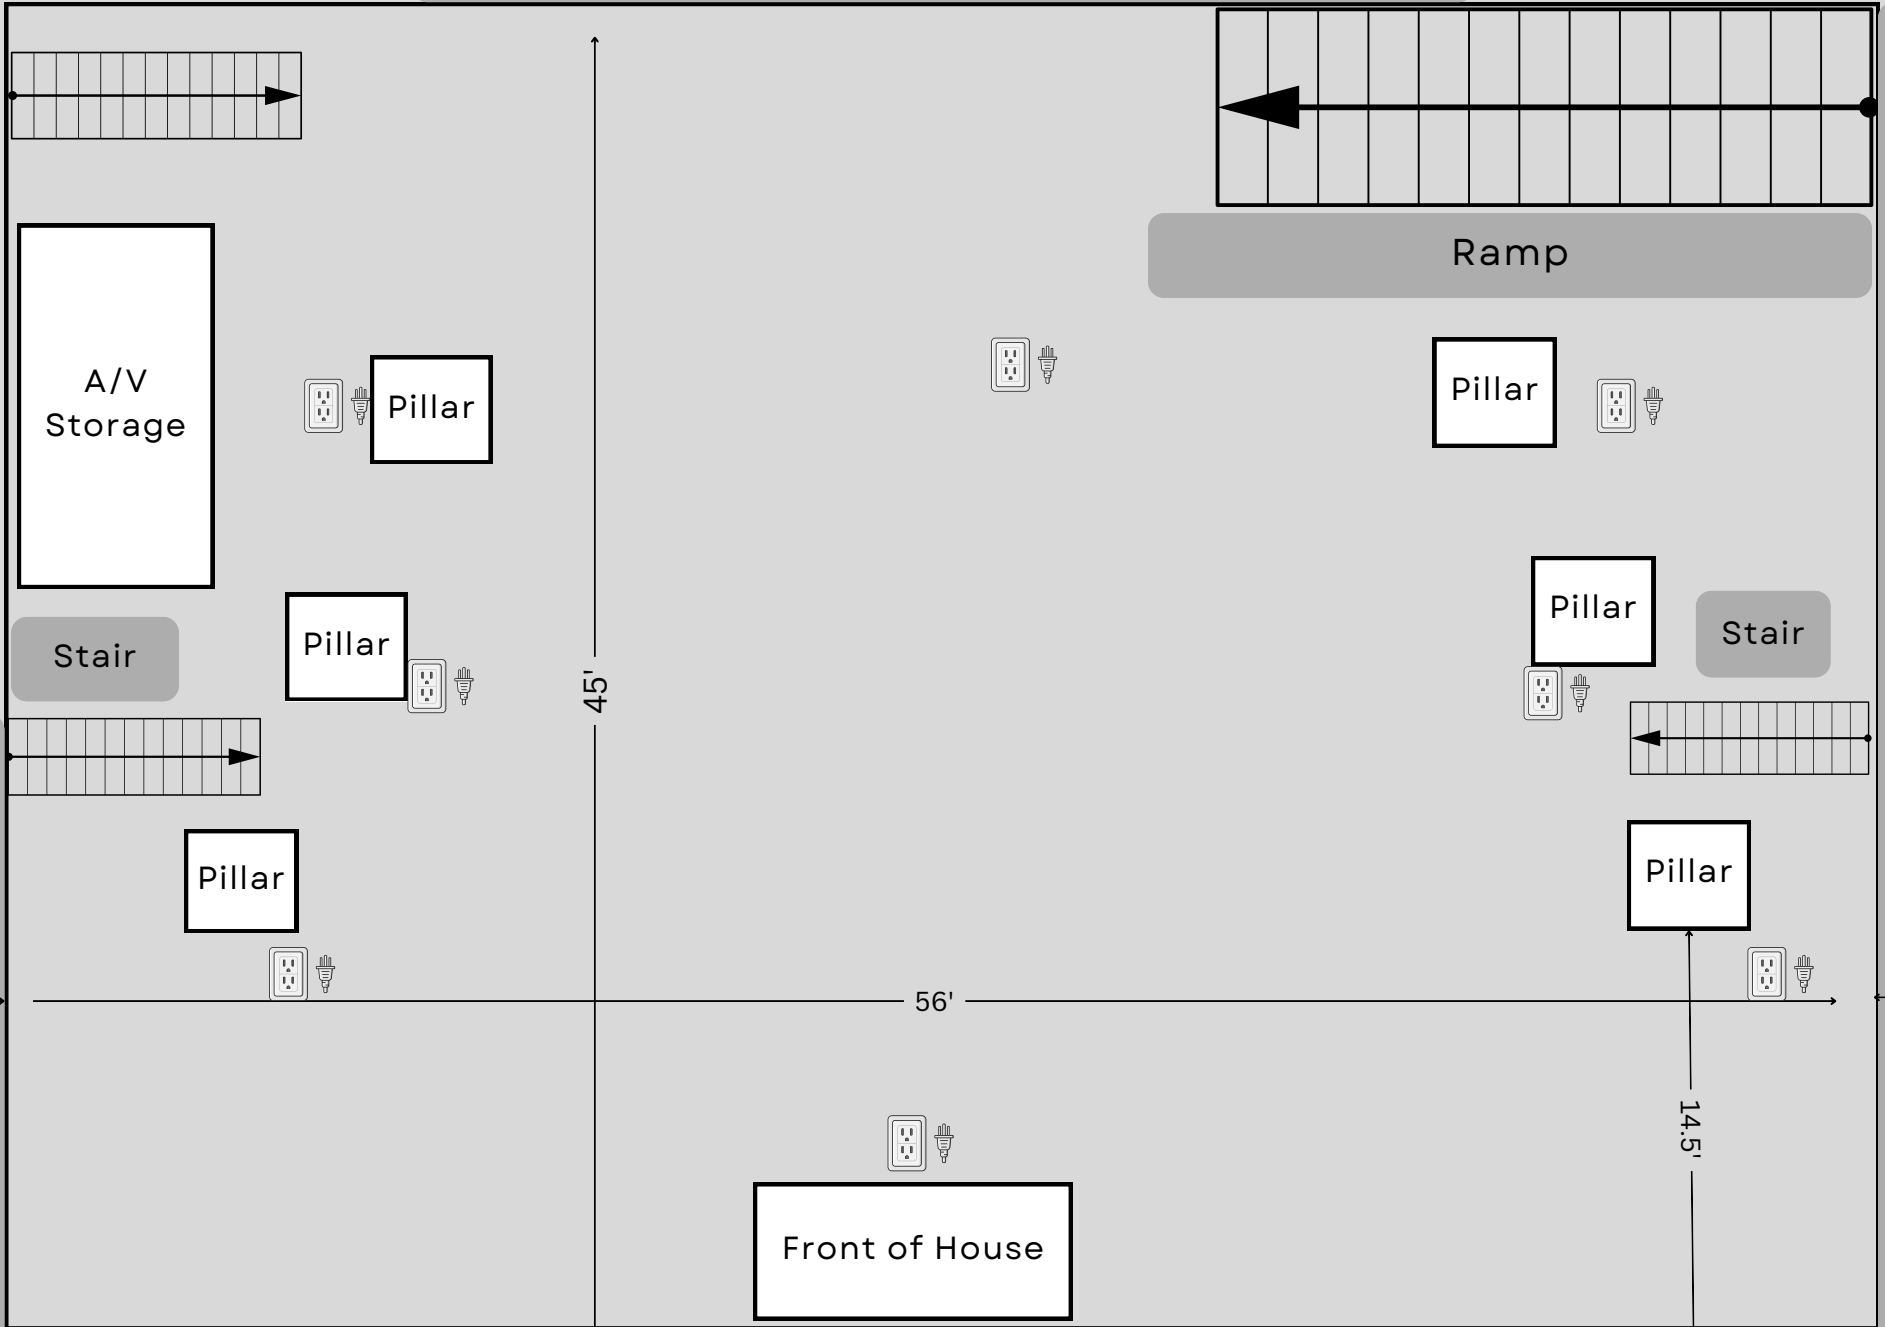

# Live Bash - Chicago Stage

Walkway

6.5'

ENTRY

Front of House

Pillar

Pillar

Pillar

Pillar

Pillar

Pillar

Stair

Stair

Ramp

A/V Storage

45'

56'

6.5'

Walkway

Walkway

6.5'